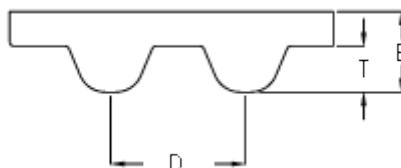

Data Sheet

Article number: 602932750623

Description: Gates timing belt POWERGRIP®
GTX 1750 14MX 20

Measures

D (Pitch)	= 14
Height B mm	= 10
Height T mm	= 6
Length	= 1750
Number of teeth	= 125
Type	= 1750 14MX 20
Width	= 20